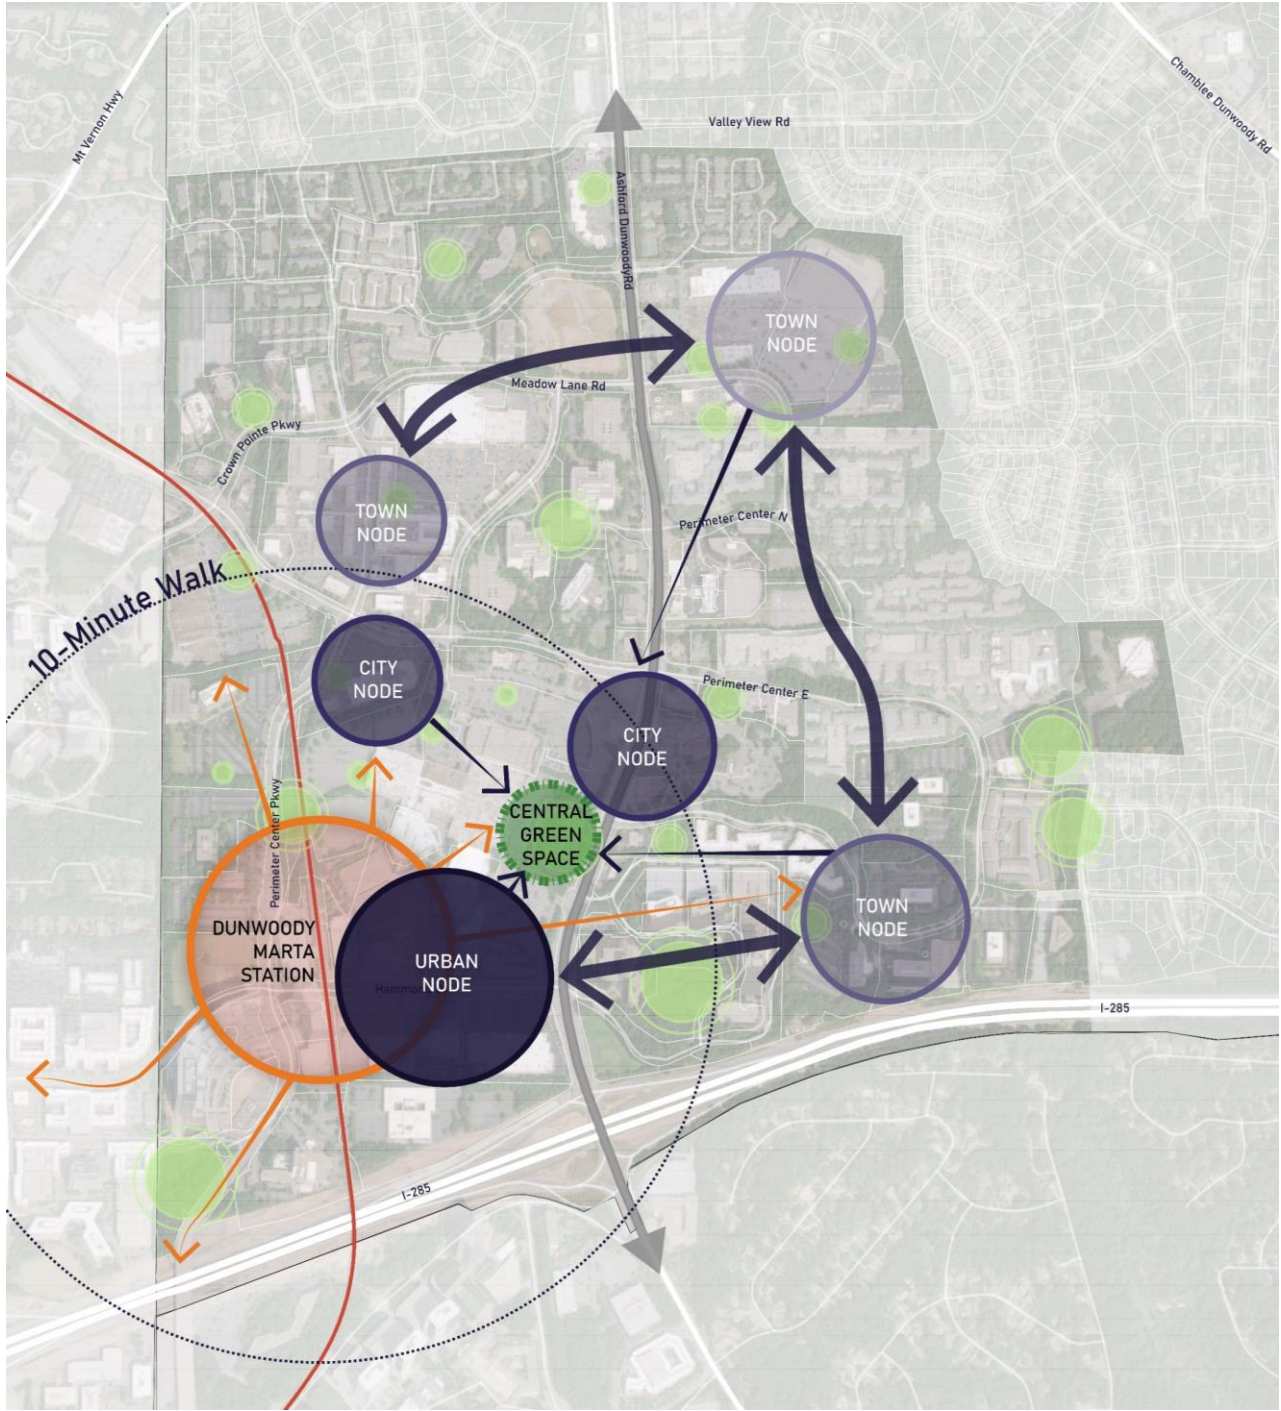

## Housing by Type

Current

5,484

Edge City 2.0

14,112

-  Detached Single-Family
-  Single-Family Attached
-  Multi-Family

# EDGE CITY 2.0

## Population

Current

8,870

Edge City 2.0

23,518

+14,738