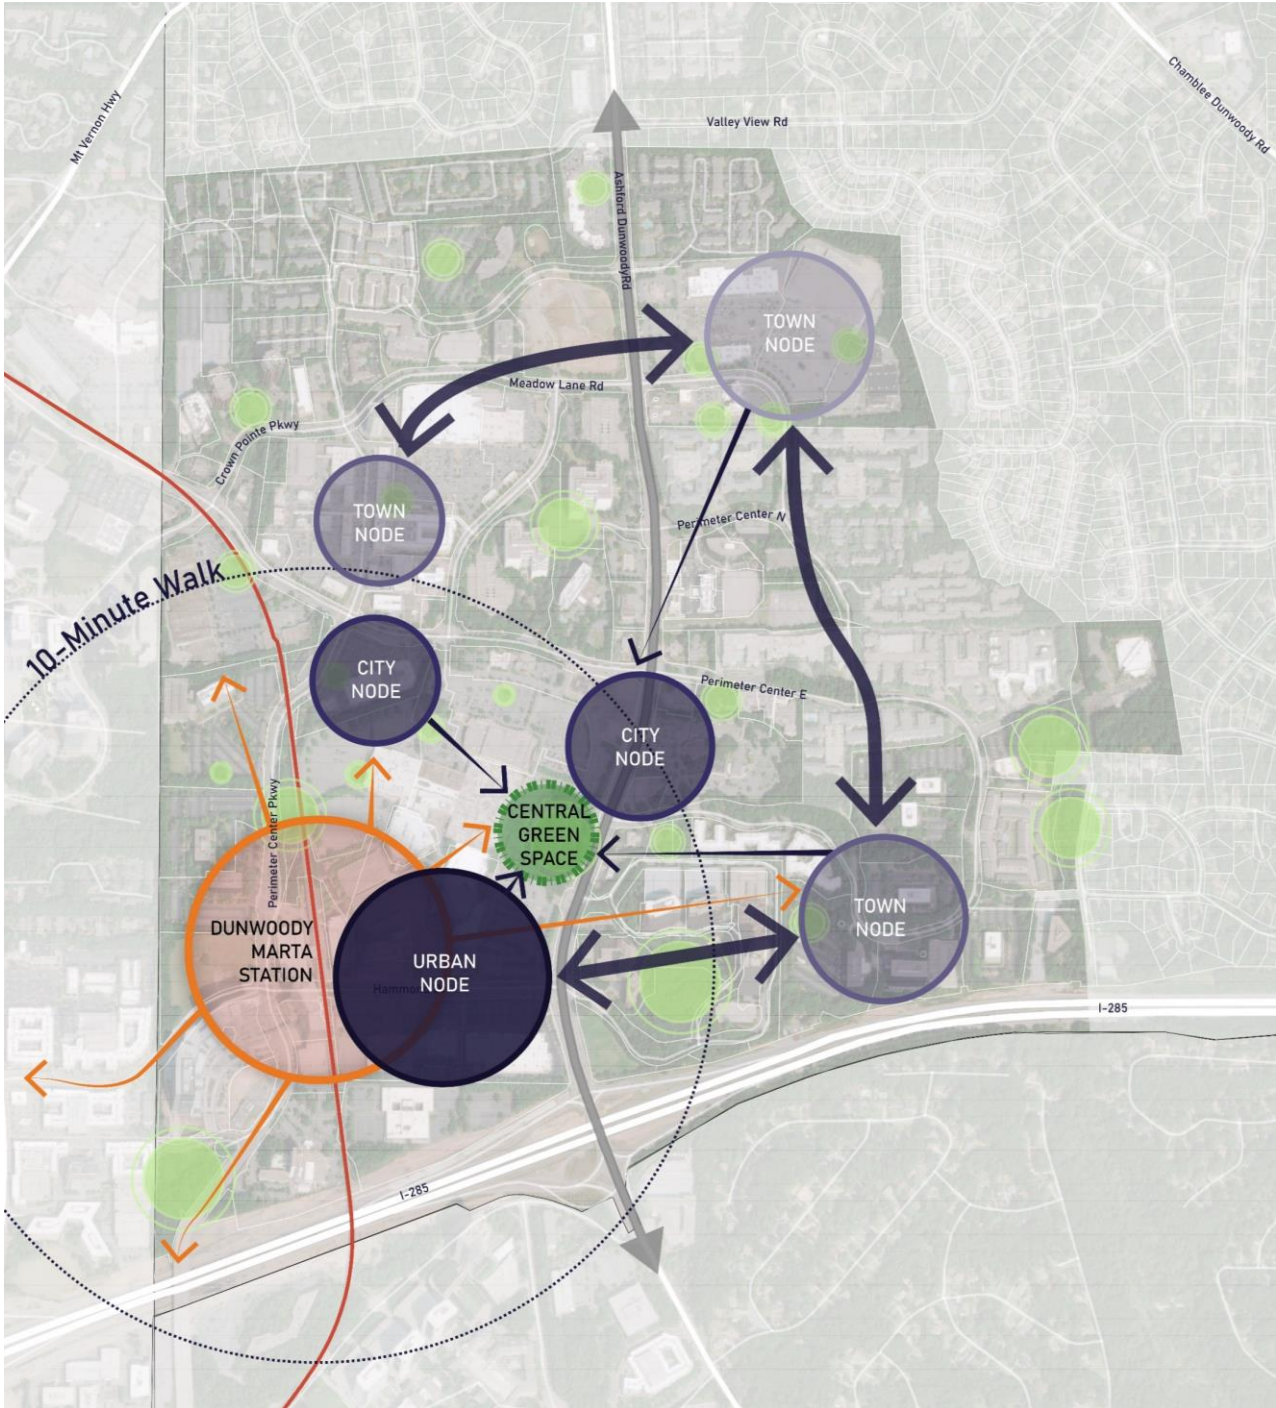

## Population

Current

8,870

Edge City 2.0

23,518

+14,738

## Jobs

Current

33,433

Edge City 2.0

45,378

+11,945

# DEVELOPMENT SCALE

# CITY NODE