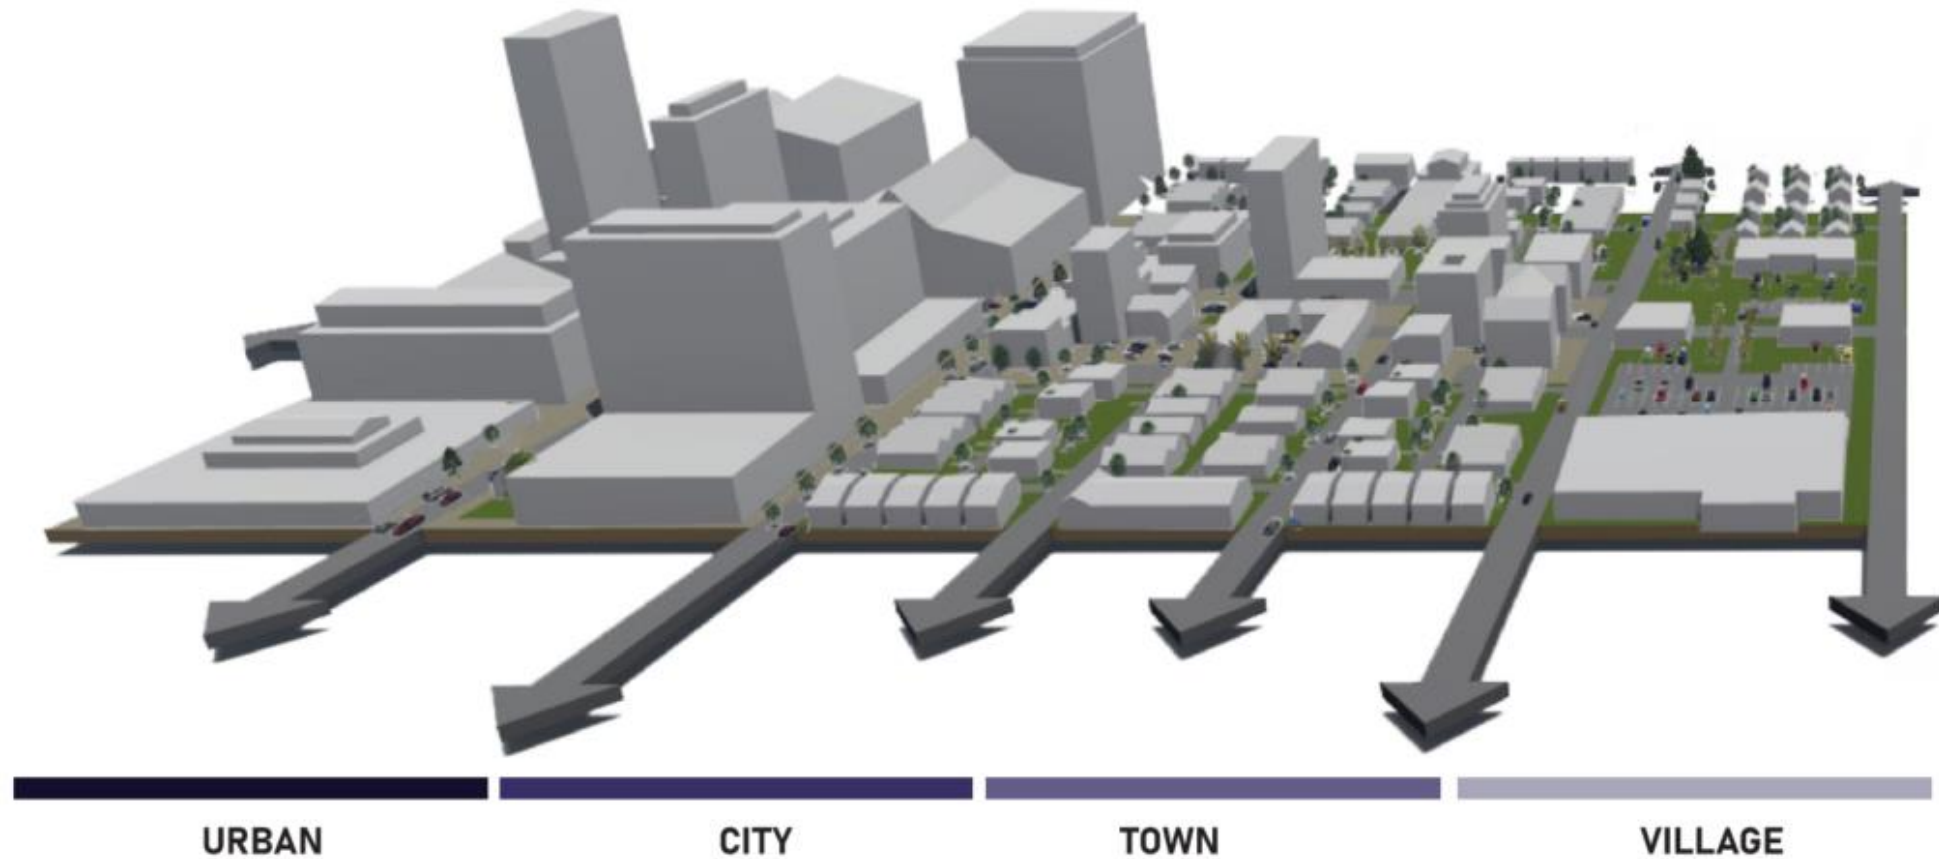

## Jobs

Current

33,433

Edge City 2.0

45,378

+11,945

# DEVELOPMENT SCALE