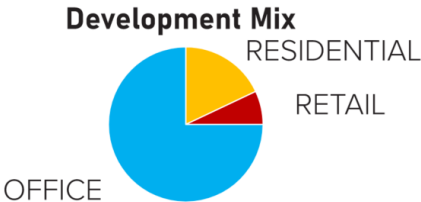

URBAN NODE

Residential Mix

- Stacked Flats
- Apartments
- Condos

10+ Stories