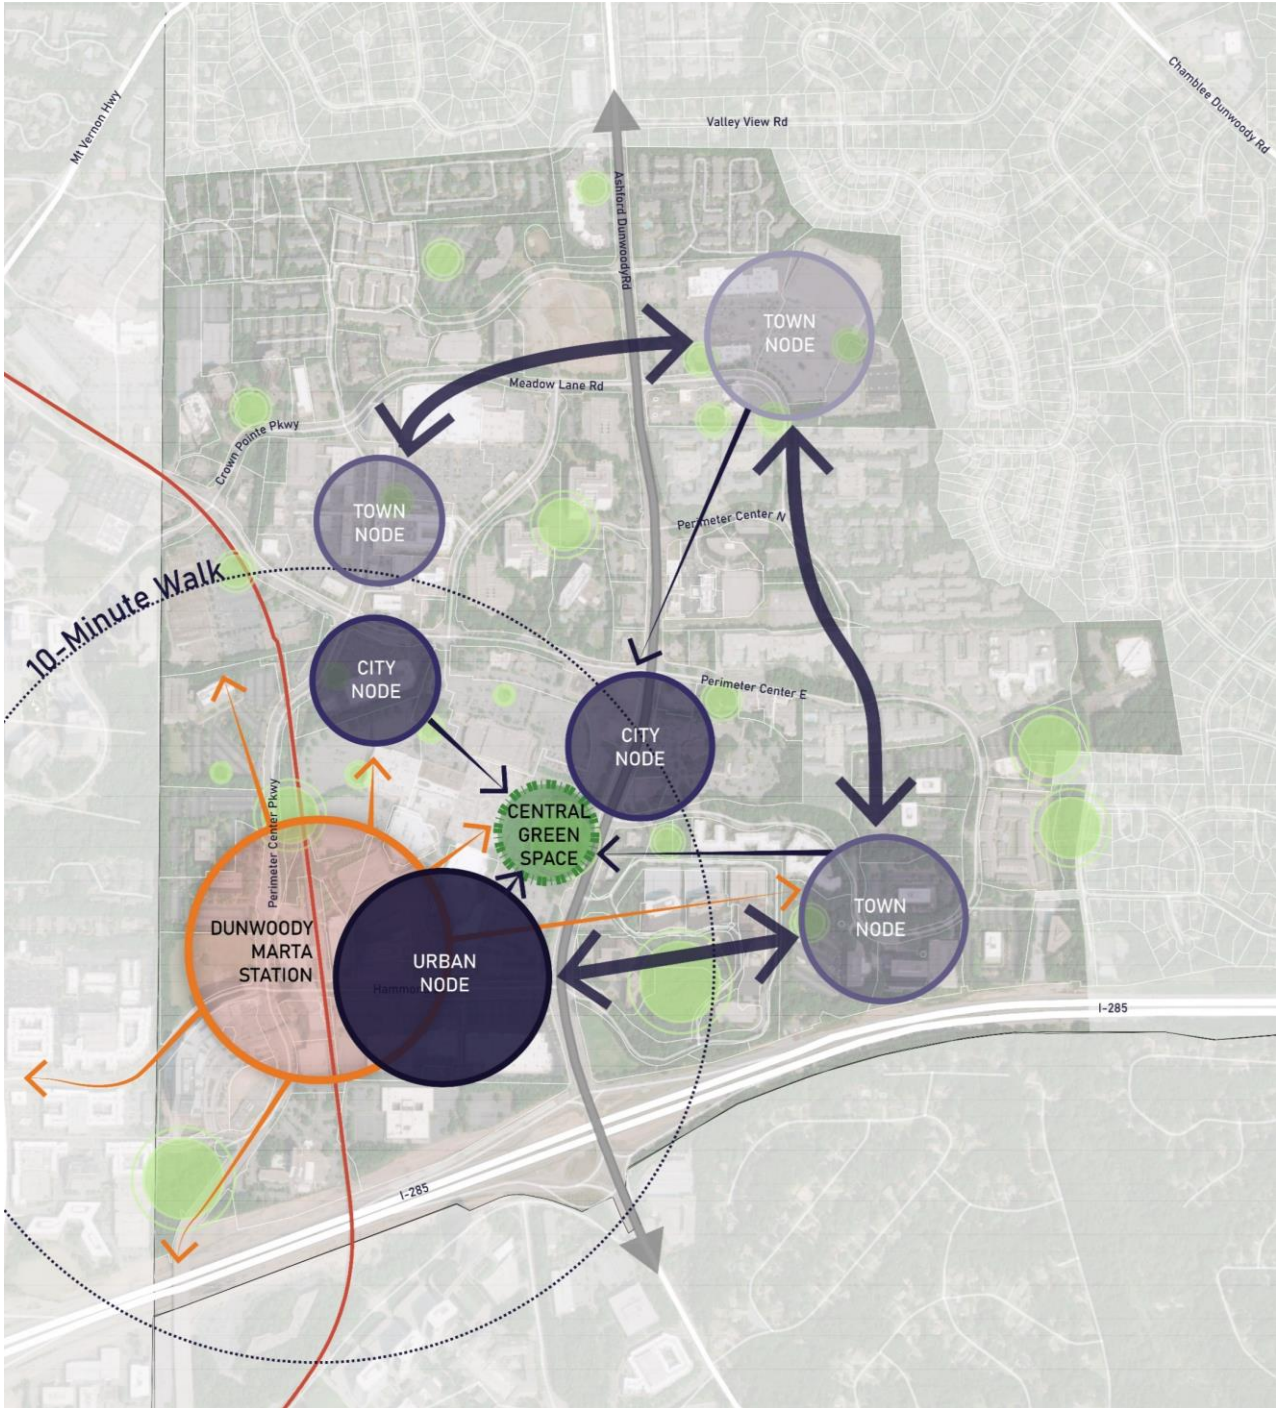

# EDGE CITY 2.0

- Higher intensity **development focused near the Dunwoody MARTA station** with lower intensity development in the northern and eastern portions of the study area
- Consistent with the proposed **development program**
- Aligned with **stakeholder and market preferences**

## Building Area: Retail

Current

Edge City 2.0

+1.35 M

# EDGE CITY 2.0