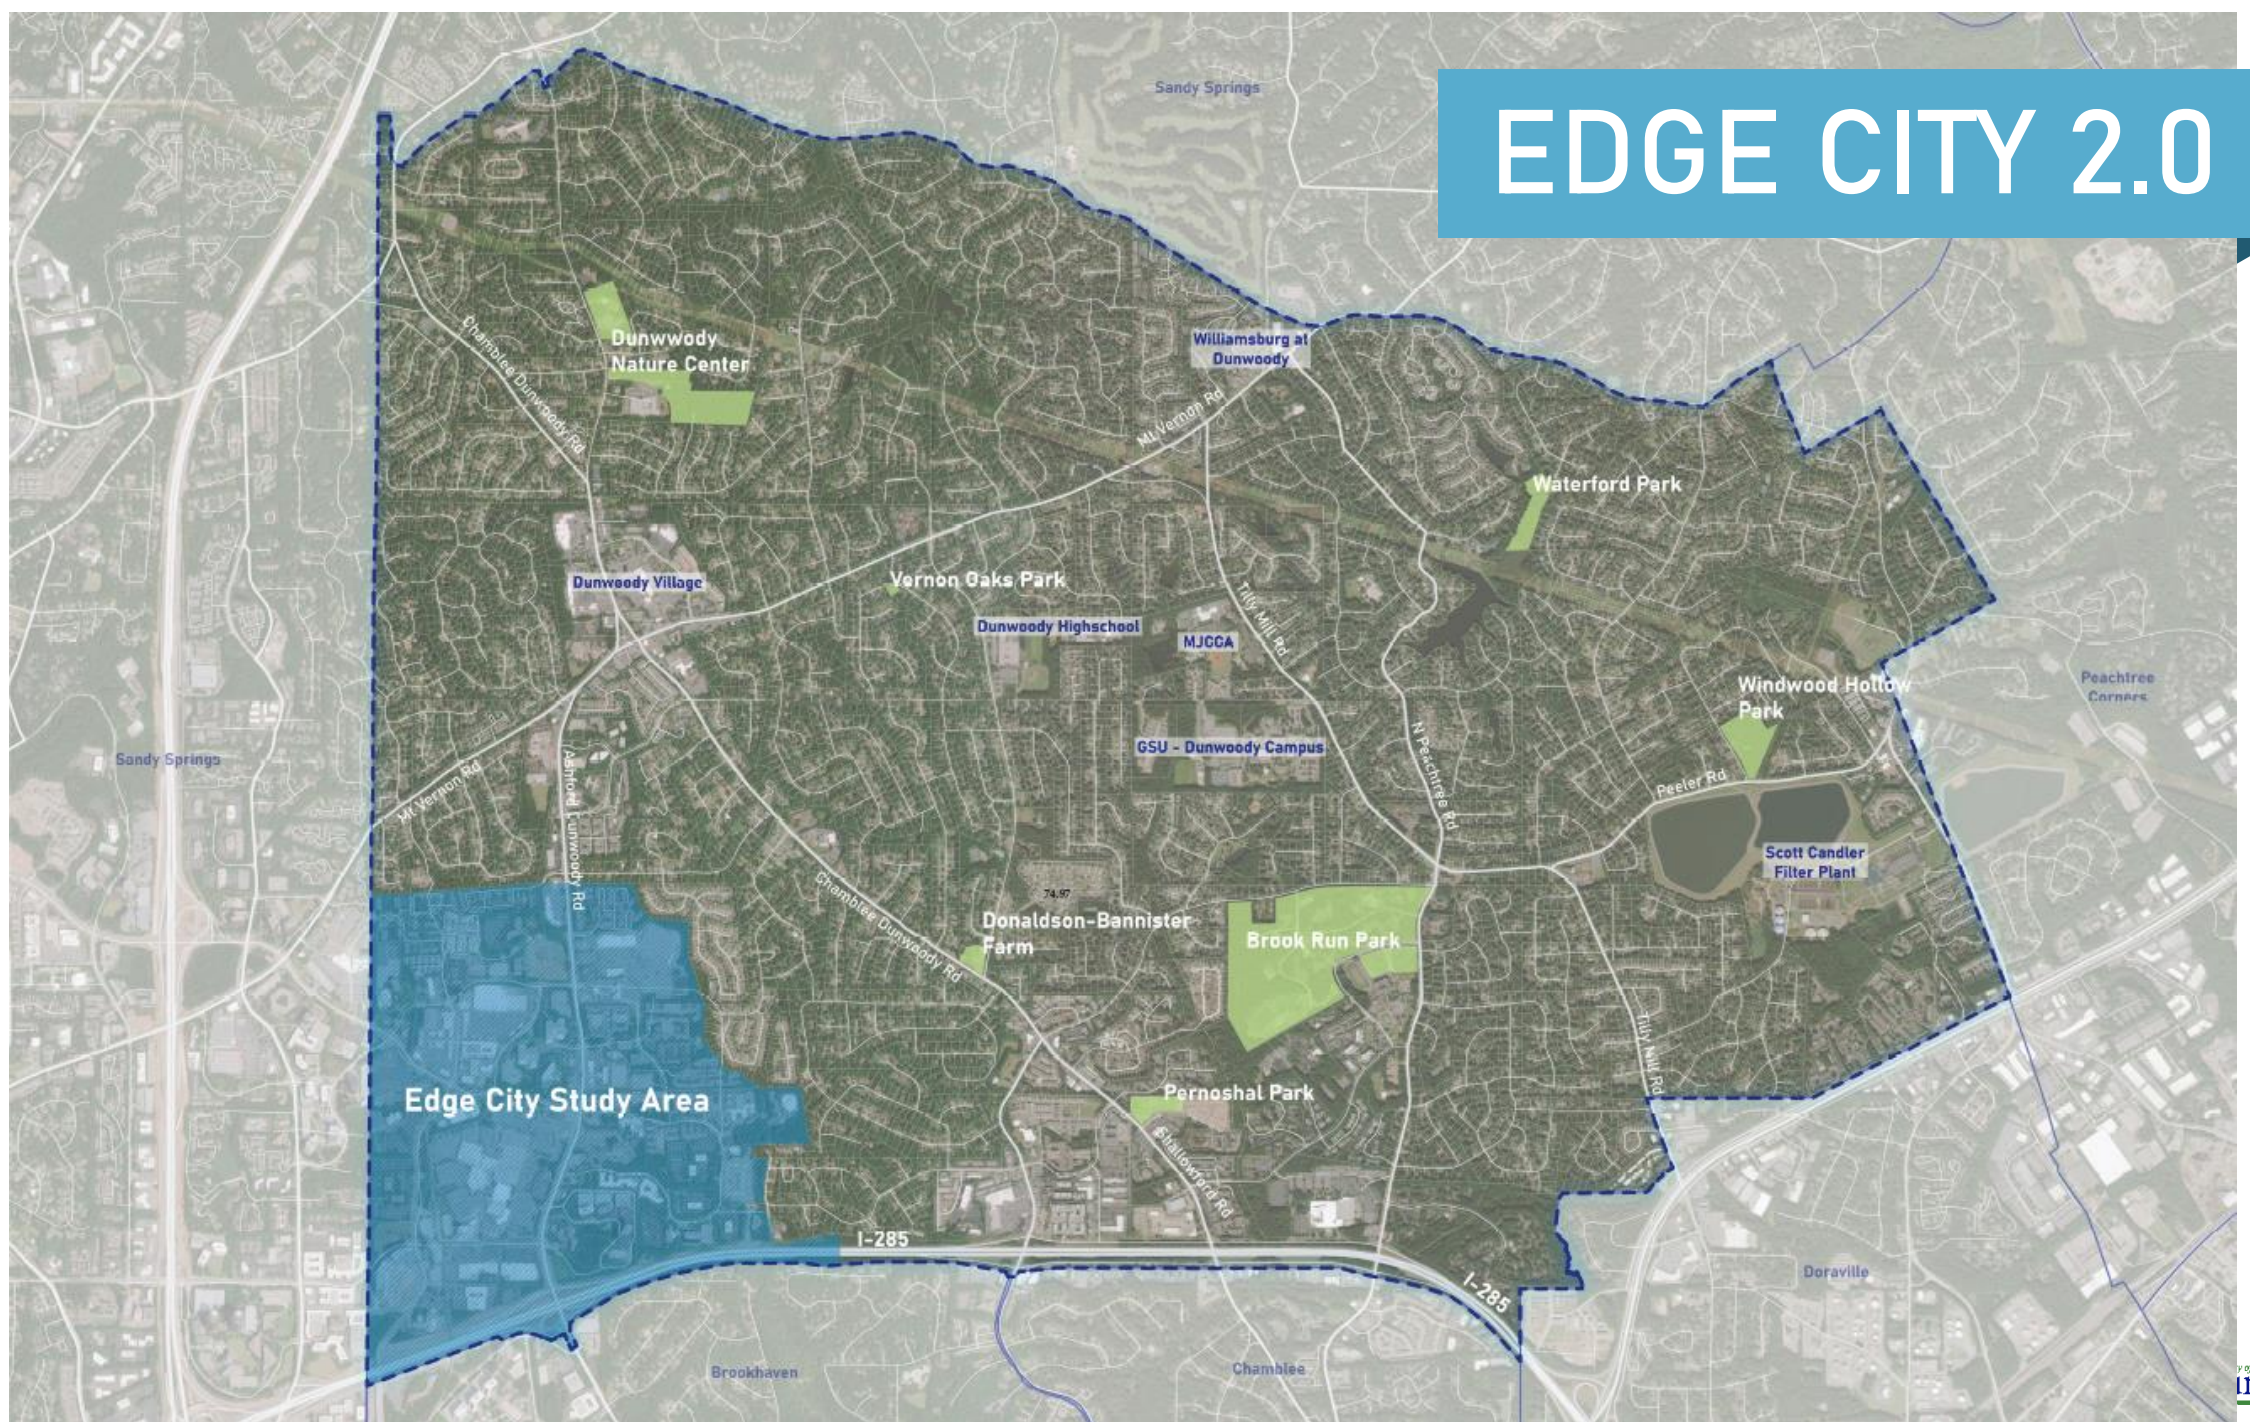

# EDGE CITY 2.0

City of  
**Dunwoody**  
Georgia

**ARC**

**POND**

# EDGE CITY 2.0

# EDGE CITY 2.0

- Higher intensity **development focused near the Dunwoody MARTA station** with lower intensity development in the northern and eastern portions of the study area
- Consistent with the proposed **development program**
- Aligned with **stakeholder and market preferences**