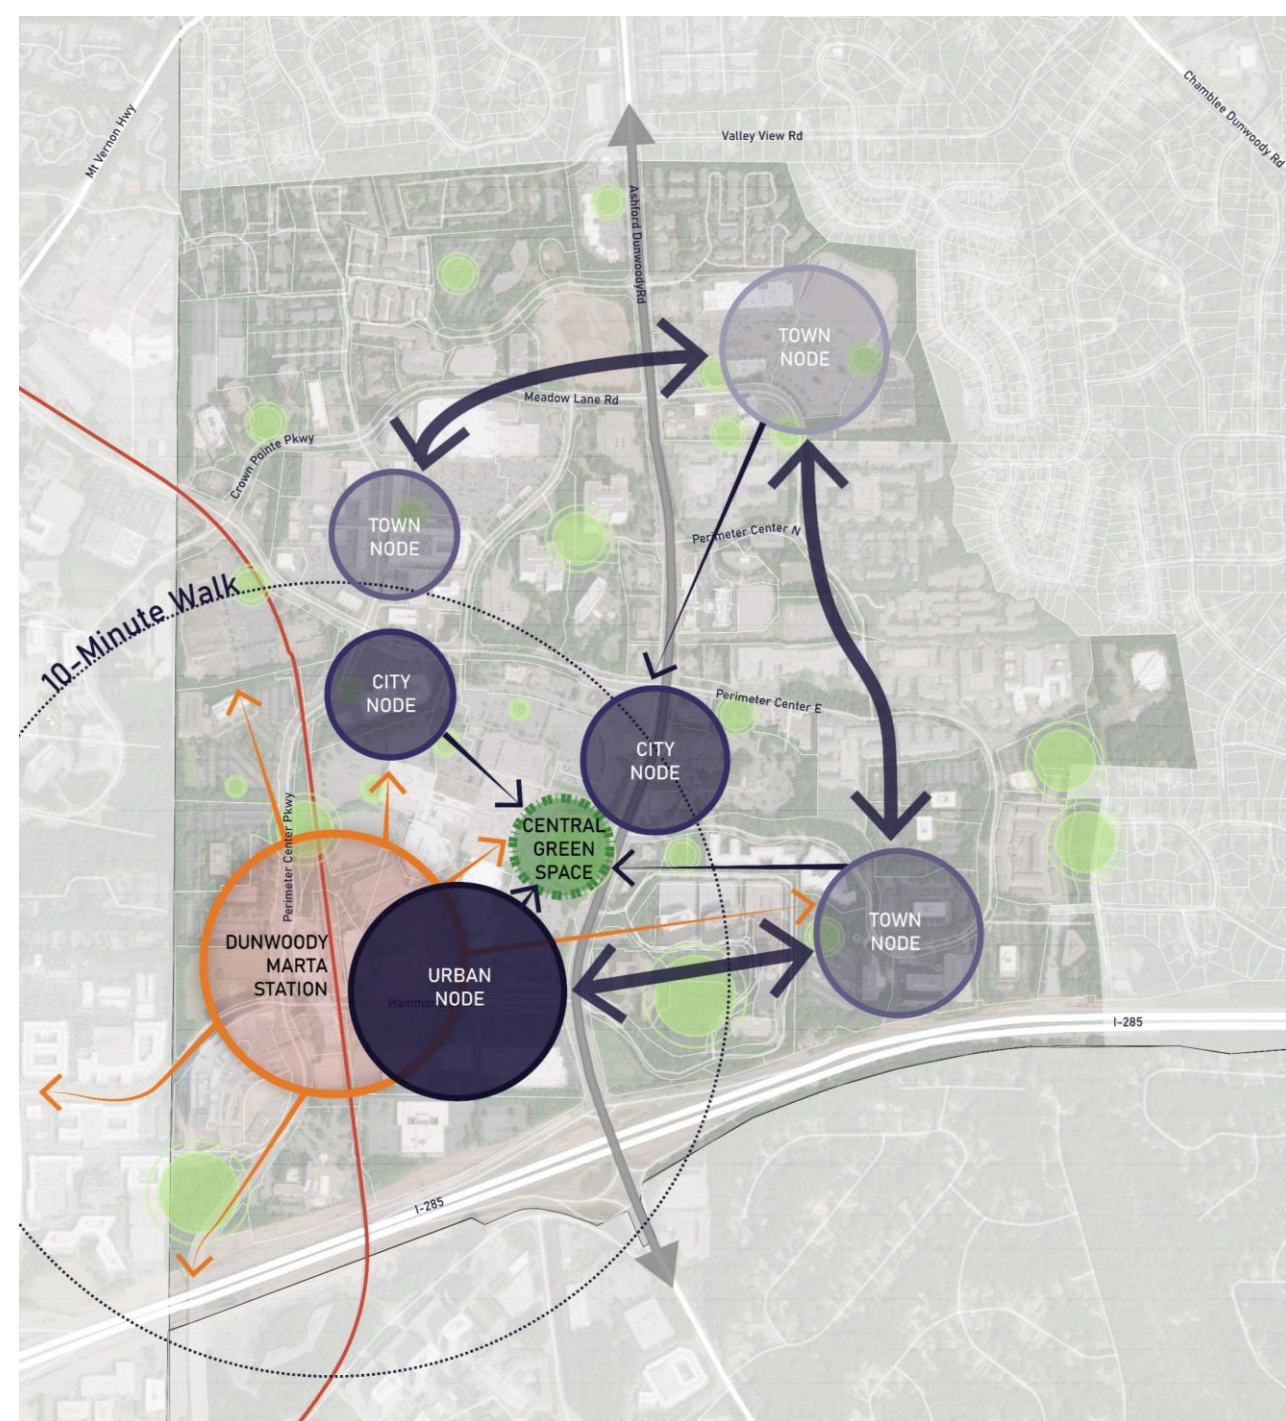

# EDGE CITY 2.0

City of  
**Dunwoody**  
Georgia

**ARC**

**POND**

# EDGE CITY 2.0

# EDGE CITY 2.0

- Higher intensity **development focused near the Dunwoody MARTA station** with lower intensity development in the northern and eastern portions of the study area
- Consistent with the proposed **development program**
- Aligned with **stakeholder and market preferences**